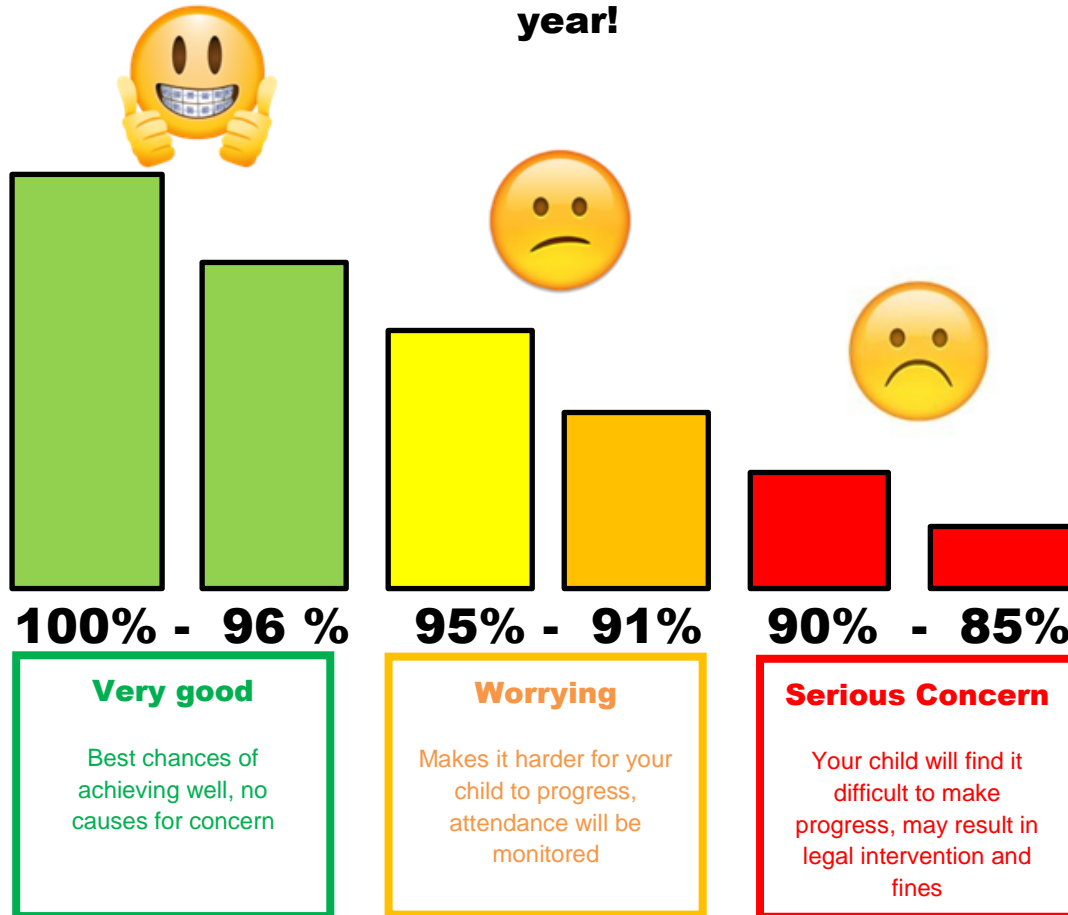

Attendance Matters!

Good attendance is being at school at least **96%** of the year!

| Attendance Percentage | Weekly | Termly | Yearly |
|-----------------------|--------|----------|---------|
| 95% | ¼ day | 3 ½ days | 10 days |
| 90% | ½ day | 7 days | 19 days |
| 85% | 1 day | 10 days | 29 days |

Days missed = Learning time lost

There are 175 non-school days a year for holidays, appointments and spending time with family!

2gether Cluster – Inner North East